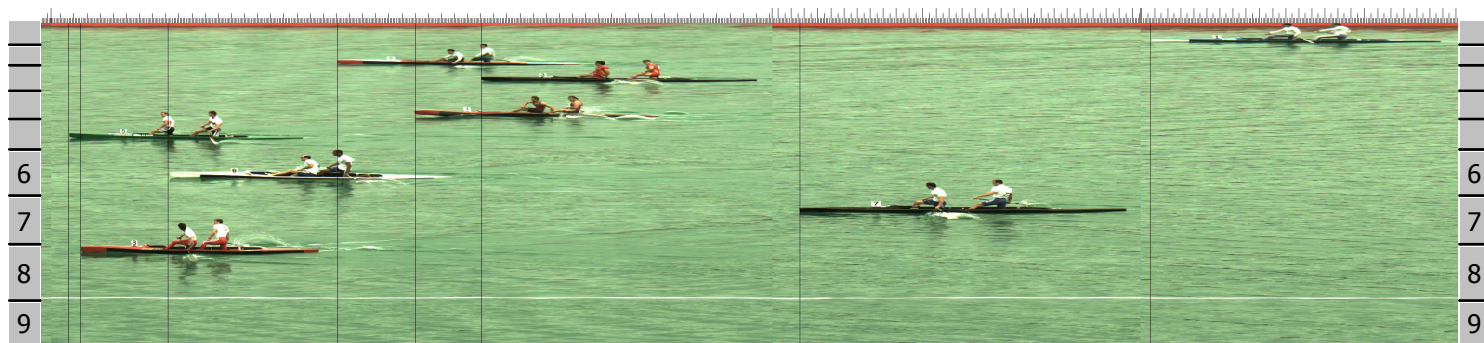

Fotofinish - Camera 1

Partenza: 16/05/2008 12:23:44.44

3:38.18 3:40.30 3:40.90 3:41.50 3:42.10 3:42.70 3:43.30 3:43.90 3:44.50 3:45.10 4:09.30 4:09.90 4:10.50 4:11.10 4:32.50 4:33.10 4:33.70 4:34.30
 3:39.70 3:40.40 3:41.00 3:41.60 3:42.20 3:42.80 3:43.40 3:44.00 3:44.60 4:08.80 4:09.40 4:10.00 4:10.60 4:11.20 4:32.60 4:33.20 4:33.80 4:34.40
 3:39.80 3:40.50 3:41.10 3:41.70 3:42.30 3:42.90 3:43.50 3:44.10 3:44.70 4:08.90 4:09.50 4:10.10 4:10.70 4:11.30 4:32.70 4:33.30 4:33.90 4:34.50
 3:39.90 3:40.60 3:41.20 3:41.80 3:42.40 3:43.00 3:43.60 3:44.20 3:44.80 4:09.00 4:09.60 4:10.20 4:10.80 4:11.40 4:32.80 4:33.40 4:34.00 4:34.60
 3:40.00 3:40.70 3:41.30 3:41.90 3:42.50 3:43.10 3:43.70 3:44.30 3:44.90 4:09.10 4:09.70 4:10.30 4:10.90 4:11.50 4:32.90 4:33.50 4:34.10 4:34.7

Pos.	Tempo	Distacco
1	3:39.815	3:39.815
2	3:39.895	0.080
3	3:40.569	0.754
4	3:41.855	2.040
5	3:42.449	2.634
6	3:42.955	3.140
7	4:08.962	29.147
8	4:32.369	52.554