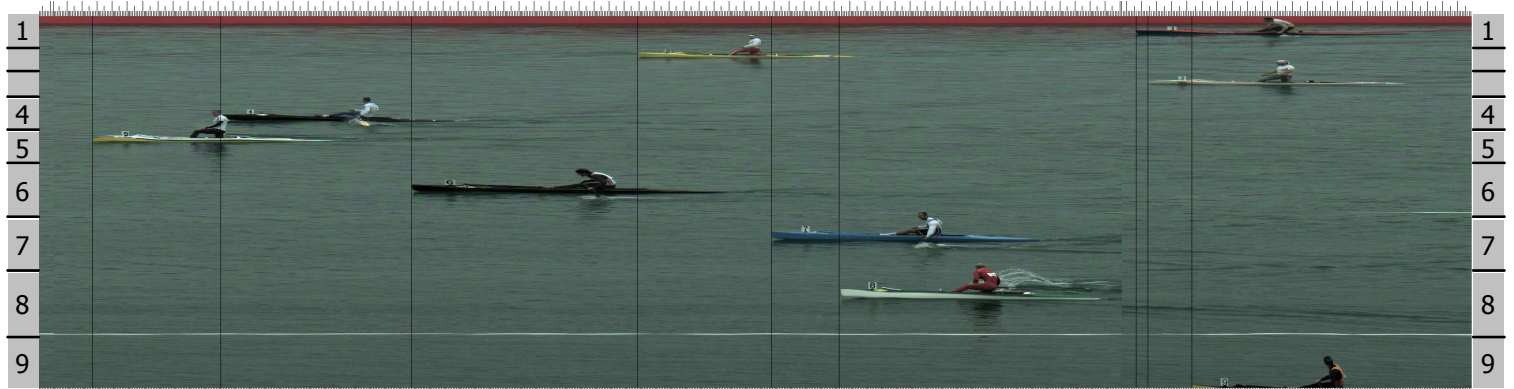

Fotofinish - Camera 1

Partenza: 17/05/2008 10:43:15.48

3:55.10 3:59.10 3:59.70 4:00.30 4:00.80 4:01.40 4:02.00 4:02.50 4:03.10 4:03.70 4:04.20 4:04.80 4:05.40 4:08.90 4:09.40 4:10.00 4:10.60
 3:55.12 3:59.20 3:59.80 4:00.40 4:01.00 4:01.50 4:02.10 4:02.70 4:03.20 4:03.80 4:04.40 4:04.90 4:05.50 4:09.00 4:09.60 4:10.10 4:10.70
 3:58.70 3:59.30 3:59.90 4:00.50 4:01.10 4:01.60 4:02.20 4:02.80 4:03.30 4:03.90 4:04.50 4:05.00 4:05.60 4:09.10 4:09.70 4:10.20 4:10.80
 3:58.80 3:59.40 4:00.00 4:00.60 4:01.20 4:01.80 4:02.30 4:02.90 4:03.50 4:04.00 4:04.60 4:05.20 4:05.70 4:09.20 4:09.80 4:10.30 4:10.9
 3:58.90 3:59.50 4:00.10 4:00.70 4:01.30 4:01.90 4:02.40 4:03.00 4:03.60 4:04.10 4:04.70 4:05.30 4:08.80 4:09.30 4:09.90 4:10.50

Pos.	Tempo	Distacco
1	3:58.869	3:58.869
2	3:59.723	0.854
3	4:00.989	2.120
4	4:02.489	3.620
5	4:03.383	4.514
6	4:03.836	4.967
7	4:08.759	9.890
8	4:08.839	9.970
9	4:09.129	10.260