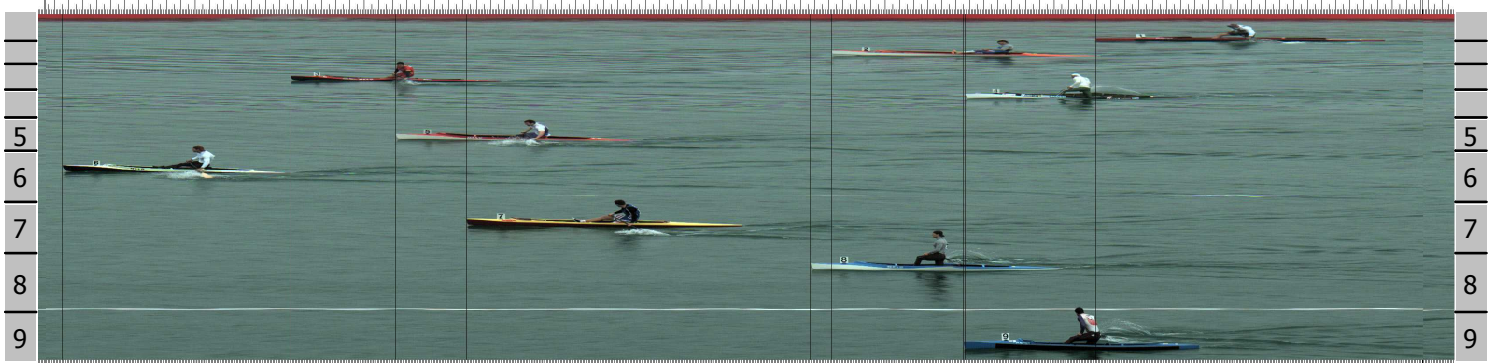

**Fotofinish - Camera 1**

**Partenza: 18/05/2008 9:55:46.43**

1:57.70	2:00.30	2:00.90	2:01.50	2:02.10	2:02.70	2:03.30	2:03.90	2:04.50	2:05.10	2:05.70	2:06.30	2:06.90	2:07.50	2:08.10	2:08.70	2:09.30
1:57.71	2:00.40	2:01.00	2:01.60	2:02.20	2:02.80	2:03.40	2:04.00	2:04.60	2:05.20	2:05.80	2:06.40	2:07.00	2:07.60	2:08.20	2:08.80	2:09.40
1:59.80	2:00.50	2:01.10	2:01.70	2:02.30	2:02.90	2:03.50	2:04.10	2:04.70	2:05.30	2:05.90	2:06.50	2:07.10	2:07.70	2:08.30	2:08.90	2:09.50
1:59.90	2:00.60	2:01.20	2:01.80	2:02.40	2:03.00	2:03.60	2:04.20	2:04.80	2:05.40	2:06.00	2:06.60	2:07.20	2:07.80	2:08.40	2:09.00	2:10.70
2:00.00	2:00.70	2:01.30	2:01.90	2:02.50	2:03.10	2:03.70	2:04.30	2:04.90	2:05.50	2:06.10	2:06.70	2:07.30	2:07.90	2:08.50	2:09.10	2:10.80