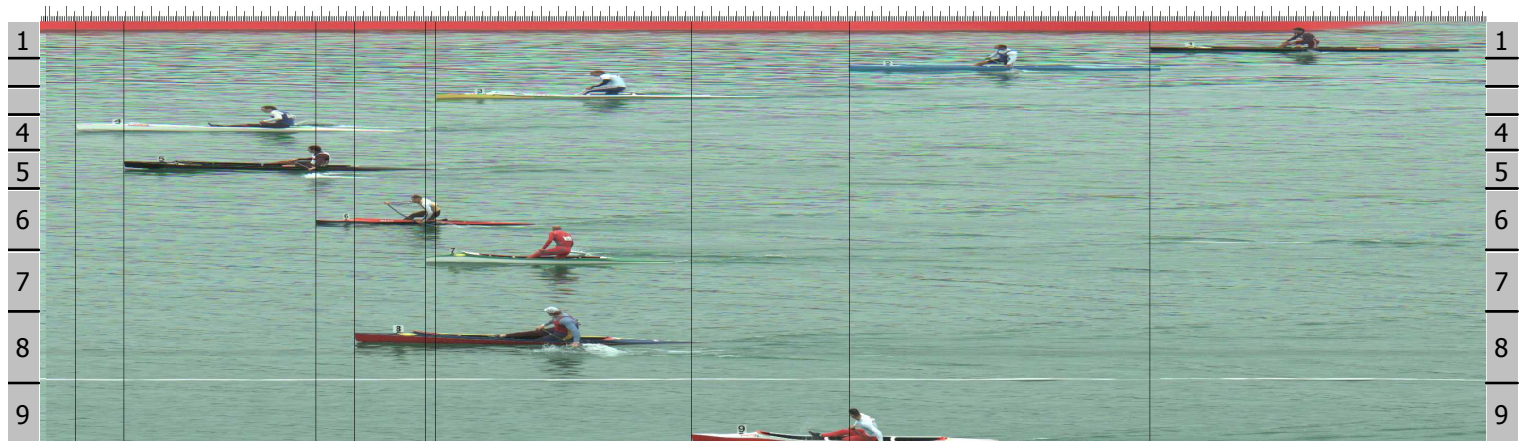

Fotofinish - Camera 1

Partenza: 18/05/2008 10:42:42.49

10.29 1:56.40 1:56.90 1:57.40 1:57.90 1:58.40 1:58.90 1:59.40 1:59.90 2:00.40 2:00.90 2:01.40 2:01.90 2:02.40 2:02.90 2:03.40 2:03.90 2:04.40
 1:56.00 1:56.50 1:57.00 1:57.50 1:58.00 1:58.50 1:59.00 1:59.50 2:00.00 2:00.50 2:01.00 2:01.50 2:02.00 2:02.50 2:03.00 2:03.50 2:04.00
 1:56.10 1:56.60 1:57.10 1:57.60 1:58.10 1:58.60 1:59.10 1:59.60 2:00.10 2:00.60 2:01.10 2:01.60 2:02.10 2:02.60 2:03.10 2:03.60 2:04.10
 1:56.20 1:56.70 1:57.20 1:57.70 1:58.20 1:58.70 1:59.20 1:59.70 2:00.20 2:00.70 2:01.20 2:01.70 2:02.20 2:02.70 2:03.20 2:03.70 2:04.20
 1:56.30 1:56.80 1:57.30 1:57.80 1:58.30 1:58.80 1:59.30 1:59.80 2:00.30 2:00.80 2:01.30 2:01.80 2:02.30 2:02.80 2:03.30 2:03.80 2:04.30

Pos.	Cor.	Tempo	Distacco
1	4	1:56.155	1:56.155
2	5	1:56.435	0.280
3	6	1:57.569	1.414
4	8	1:57.795	1.640
5	7	1:58.212	2.057
6	3	1:58.272	2.117
7	9	1:59.782	3.627
8	2	2:00.712	4.557
9	1	2:02.485	6.330