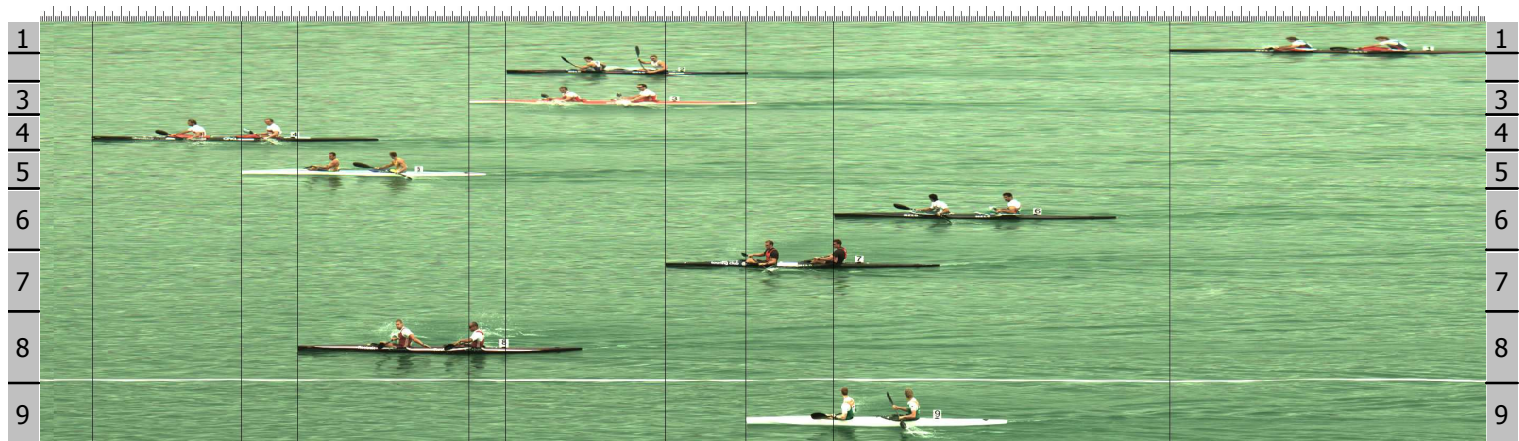

Fotofinish - Camera 1

Partenza: 16/05/2008 12:31:24.26

3:13.30 3:15.80 3:16.30 3:16.80 3:17.30 3:17.80 3:18.30 3:18.80 3:19.30 3:19.80 3:20.30 3:20.80 3:21.30 3:21.80 3:22.30 3:22.80 3:23.30
 3:15.40 3:15.90 3:16.40 3:16.90 3:17.40 3:17.90 3:18.40 3:18.90 3:19.40 3:19.90 3:20.40 3:20.90 3:21.40 3:21.90 3:22.40 3:22.90 3:23.40
 3:15.50 3:16.00 3:16.50 3:17.00 3:17.50 3:18.00 3:18.50 3:19.00 3:19.50 3:20.00 3:20.50 3:21.00 3:21.50 3:22.00 3:22.50 3:23.00 3:23.50
 3:15.60 3:16.10 3:16.60 3:17.10 3:17.60 3:18.10 3:18.60 3:19.10 3:19.60 3:20.10 3:20.60 3:21.10 3:21.60 3:22.10 3:22.60 3:23.10 3:23.60
 3:15.70 3:16.20 3:16.70 3:17.20 3:17.70 3:18.20 3:18.70 3:19.20 3:19.70 3:20.20 3:20.70 3:21.20 3:21.70 3:22.20 3:22.70 3:23.20 3:23.70

Pos.	Tempo	Distacco
1	3:15.533	3:15.533
2	3:16.407	0.874
3	3:16.740	1.207
4	3:17.747	2.214
5	3:17.967	2.434
6	3:18.907	3.374
7	3:19.380	3.847
8	3:19.893	4.360
9	3:21.880	6.347