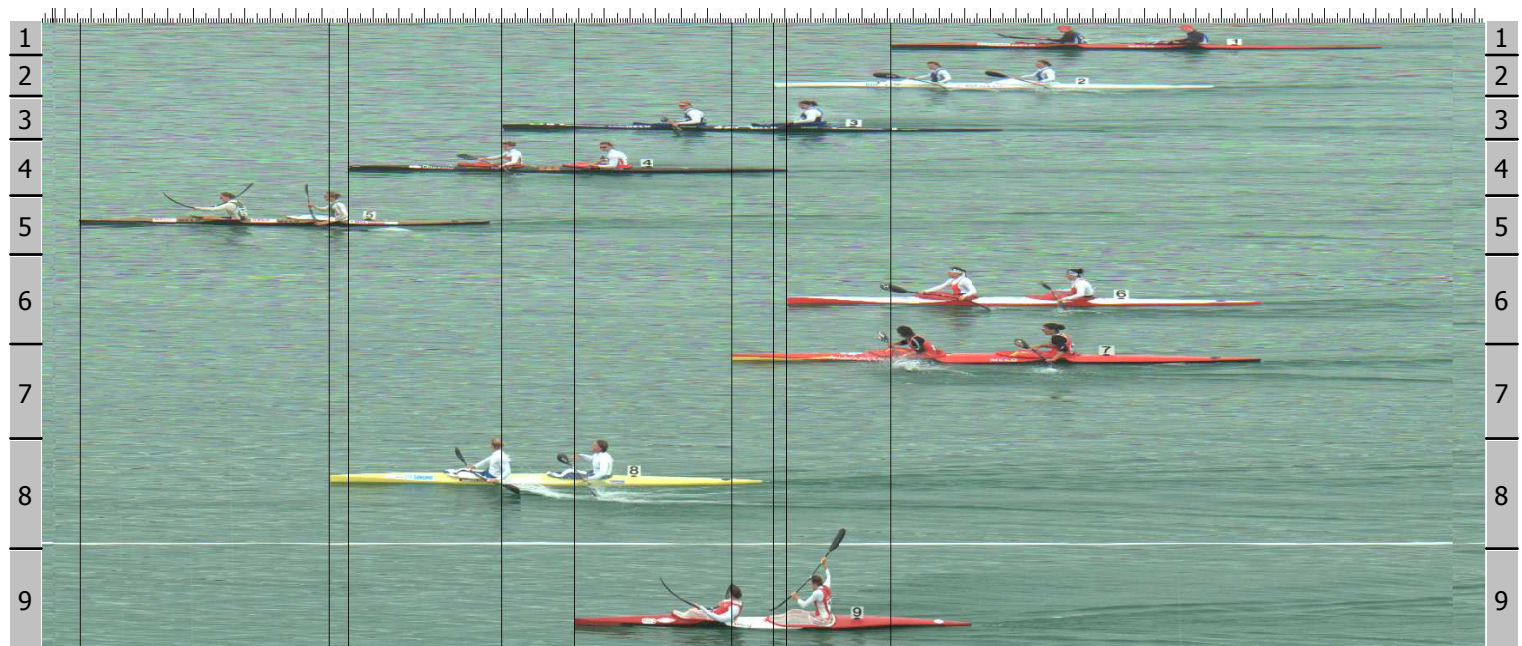

Fotofinish - Camera 1

Partenza: 18/05/2008 11:12:18.74

1:45.48 1:48.70 1:49.00 1:49.30 1:49.60 1:49.90 1:50.20 1:50.50 1:50.80 1:51.10 1:51.40 1:51.70 1:52.00 1:52.30 1:52.60 1:52.90 1:53.20 1:53.50 1:53.80
 1:46.20 1:48.80 1:49.10 1:49.40 1:49.70 1:50.00 1:50.30 1:50.60 1:50.90 1:51.20 1:51.50 1:51.80 1:52.10 1:52.40 1:52.70 1:53.00 1:53.30 1:53.60
 1:48.40 1:48.90 1:49.20 1:49.50 1:49.80 1:50.10 1:50.40 1:50.70 1:51.00 1:51.30 1:51.60 1:51.90 1:52.20 1:52.50 1:52.80 1:53.10 1:53.40 1:53.70
 1:48.50 1:55.!