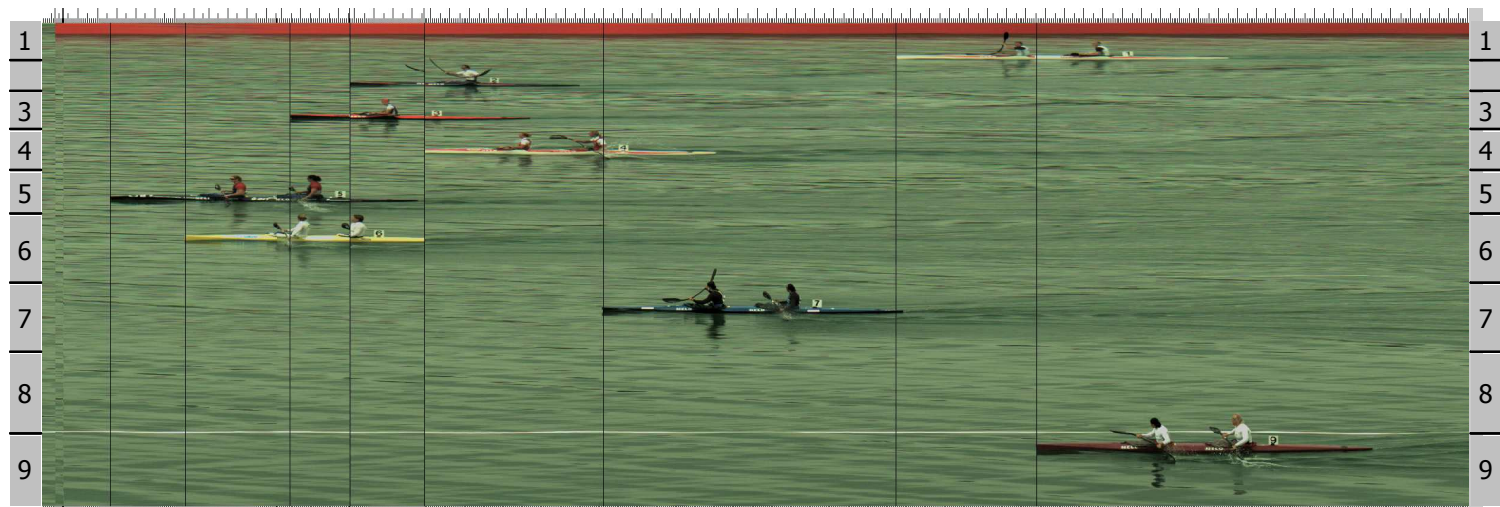

Fotofinish - Camera 1

Partenza: 16/05/2008 16:49:30.50

1:34.77 1:43.80 1:44.30 1:44.80 1:45.40 1:46.10 1:46.50 1:46.90 1:47.30 1:47.70 1:48.10 1:48.50 1:48.90 1:49.30 1:49.70 1:50.10 1:50.50 1:50.90
 1:42.78 1:43.90 1:44.40 1:44.90 1:45.46 1:46.20 1:46.60 1:47.00 1:47.40 1:47.80 1:48.20 1:48.60 1:49.00 1:49.40 1:49.80 1:50.20 1:50.60 1:51.00
 1:42.89 1:44.00 1:44.50 1:44.96 1:45.80 1:46.30 1:46.70 1:47.10 1:47.50 1:47.90 1:48.30 1:48.70 1:49.10 1:49.50 1:49.90 1:50.30 1:50.70 1:51.10
 1:43.50 1:44.10 1:44.60 1:45.20 1:45.90 1:46.40 1:46.80 1:47.20 1:47.60 1:48.00 1:48.40 1:48.80 1:49.20 1:49.60 1:50.00 1:50.40 1:50.80 1:51.
 1:43.60 1:44.18 1:44.70 1:45.30 1:46.00

| Pos. | Tempo | Distacco |
|------|-------|-----------|
| 1 | | 1:43.666 |
| 2 | | 1:44.056 |
| 3 | | 1:44.642 |
| 4 | | 1:45.079 |
| 5 | | 1:45.766 |
| 6 | | 1:46.699 |
| 7 | | 1:48.222 |
| 8 | | 1:48.952 |
| 9 | | 2:03.829* |

*Tempo manuale