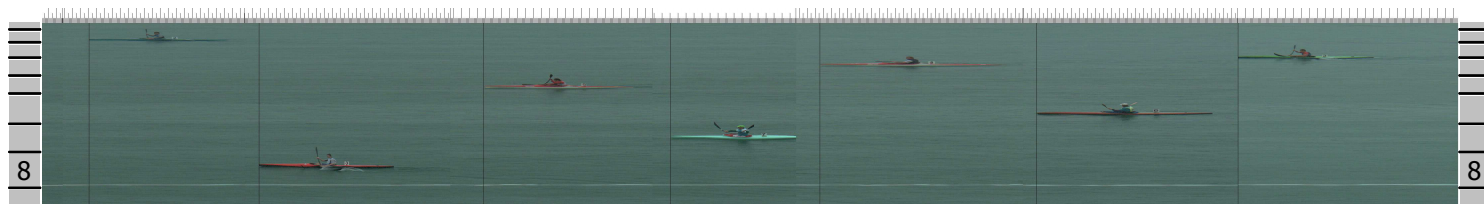

Fotofinish - Camera 1

Partenza: 17/05/2008 8:45:20.66

2:24.10 2:33.60 2:34.60 2:36.10 2:37.10 2:38.10 2:41.40 2:42.40 2:48.20 2:49.20 3:10.00 3:11.00 3:12.00 3:15.30 3:16.30 3:17.28 4:59.90 5:00.90
 2:24.20 2:33.70 2:34.70 2:36.30 2:37.30 2:40.60 2:41.60 2:42.60 2:48.40 2:49.40 3:10.20 3:11.20 3:12.20 3:15.50 3:16.50 4:59.10 5:00.10 5:01.10
 2:24.28 2:33.80 2:34.80 2:36.40 2:37.40 2:40.70 2:41.70 2:42.70 2:48.50 2:49.50 3:10.30 3:11.30 3:12.30 3:15.60 3:16.60 4:59.20 5:00.20 5:01.20
 2:32.80 2:33.90 2:34.90 2:36.50 2:37.50 2:40.80 2:41.80 2:42.80 2:48.60 2:49.60 3:10.40 3:11.40 3:14.70 3:15.70 3:16.70 4:59.30 5:00.30 5:01.30
 2:32.90 2:34.00 2:35.00 2:36.60 2:37.60 2:40.90 2:41.90 2:42.90 2:48.80 3:09.60 3:10.60 3:11.60 3:14.90 3:15.90 3:16.90 4:59.50 5:00.50 5:01.50